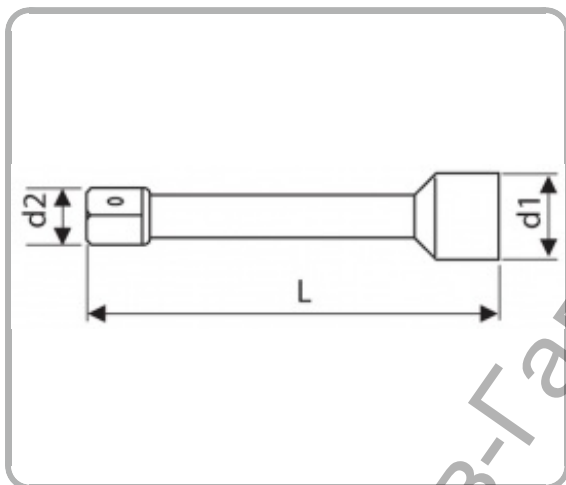

MULTI-TOOL SET - 126 PIECES | E113772

Description

- metric 1/4" 6-point sockets: 4-4.5-5-5.5-6-7-8-9-10-11-12-13-14 mm.
- Metric 1/4" 6-point long reach sockets: 4-5-5.5-6-7-8-9-10-11-12-13-14 mm.
- Inch 1/4" 6-point sockets: 3/16"-7/32"-1/4"-9/32"-5/16"-11/32"-3/8"-7/16"-1/2"-9/16".
- Inch 1/4" 6-point long reach sockets: 3/16"-7/32"-1/4"-9/32"-5/16"-11/32"-3/8"-7/16"-1/2"-9/16".
- metric 3/8" 6-point sockets: 10-11-12-13-14-15-16-17-18-19 mm.
- Metric 3/8" 6-point long reach sockets: 10-11-12-13-14-15-16-17-18-19 mm.
- Inch 3/8" 6-point sockets: 1/4"-5/16"-11/32"-3/8"-7/16"-1/2"-9/16"-5/8"-11/16"-3/4"-13/16"-7/8"-15/16"-1".
- Inch 3/8" 6-point long reach sockets: 1/4"-5/16"-3/8"-7/16"-1/2"-9/16"-5/8"-11/16"-3/4"-13/16"-7/8"-15/16"-1".
- Metric combination wrenches: 10-11-12-13-14-15-16-17-18-19 mm.
- Inch combination wrenches: 5/16"-11/32"-3/8"-7/16"-1/2"-9/16"-5/8"-11/16"-3/4".
- 2 1/4" and 3/8" parking meter locking ratchets.
- 2 1/4" extensions: 55-150 mm and 1 3/8" extension: 125 mm.
- 2 1/4" and 3/8" universal joints.
- 1/4" - 3/8" coupler
- 3/8" - 1/4" coupler
- Screwdriver: - slotted head: 3x50 - 4x100 - 5.5x125. - Phillips ®: PH0x75 - PH1x100 - PH2x125.

Information

EAN	3258951137727
d1 [mm]	12.5
d2 [mm]	8.51
L [mm]	150
Conditioning	10
[g]	65

Ташев-Галвинг ООД
www.tashev-galving.com